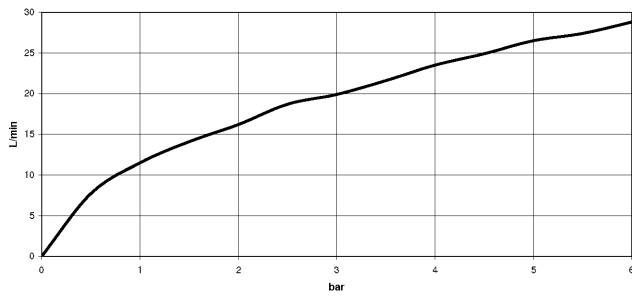

33 300 845

- 3/8" shower outlet
- slide-on rosettes Ø 60 mm
- 1/2" connection
- gauge 150 mm - 15 mm
- WRAS 2207008

Intrinsic protection against back flow.

	Chrome	33 300 845-00
	Brushed Platinum	33 300 845-06
	Dark Chrome	33 300 845-19
	Matte Black	33 300 845-33
	Brushed Chrome	33 300 845-93
	Brushed Dark Platinum	33 300 845-99

33 300 845

mm [inches]

**Flow rate chart**

**Certificates**

IAPMO\_4976 (5).    Belgaqua\_21-025-27\_1.    LGA\_9602.    WRAS\_2207008.

33 300 845

Parts for other finishes can be found here: **Brushed Platinum**